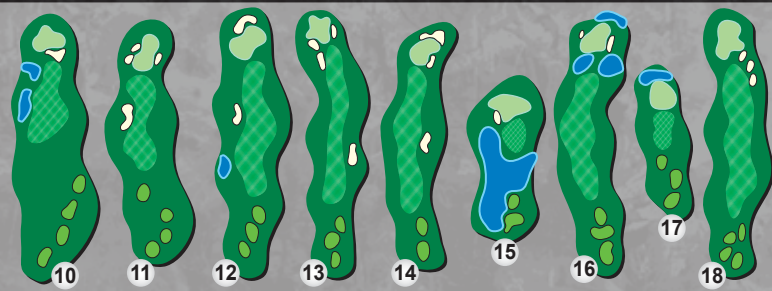

BRENTWOOD

GOLF CLUB & BANQUET CENTER

2450 Havenwood
White Lake, MI 48383
248.684.2662

RULES & REGULATIONS

1. **USGA** rules govern all play except where local rules prevail.
2. Out of Bounds: Defined by white stakes or inside edge of curb line.
3. Lateral Hazards defined by red stakes or lines.
4. Water hazards defined by yellow stakes or lines.

ETIQUETTE RULES

1. Keep carts on paths around tees, greens and par threes.
2. Play ready golf! Par for the course is 4 hours and 15 minutes.
3. Proper golf attire must be worn at all times.
4. Course assistance personnel are provided for the benefit of all players. Please follow their instructions.
5. Please be respectful of our neighbors and do not enter their property.

PIN POSITIONS

Front

Middle

Back

BRENTWOOD

GOLF CLUB & BANQUET CENTER

Book Your Tee Time At
www.brentwoodgc.com

Hole	1	2	3	4	5	6	7	8	9	OUT	INITIALS	10	11	12	13	14	15	16	17	18	IN	TOT	HCP	NET	
Green	404	187	315	532	319	352	310	479	130	3028			374	356	339	569	453	235	506	156	408	3396	6424		
White	369	163	289	485	309	340	301	433	125	2814			360	327	329	554	443	182	471	136	382	3187	6001		
Gold	323	142	267	377	203	323	283	404	100	2422			258	290	286	442	363	162	435	122	344	2702	5124		
Red	271	133	220	372	185	253	251	346	78	2109			228	215	257	437	353	143	327	97	313	2370	4479		
Par	4	3	4	5	4	4	4	5	3	36			4	4	4	5	4	3	5	3	4	36	72		
Handicap	4	14	18	2	16	6	12	10	8			5	11	17	3	1	7	9	15	13					