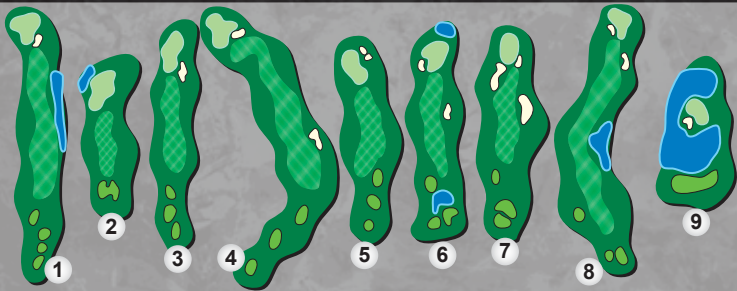

BRENTWOOD

GOLF CLUB & BANQUET CENTER

2450 Havenwood
White Lake, MI 48383
248.684.2662

RULES & REGULATIONS

1. **USGA** rules govern all play except where local rules prevail.
2. Out of Bounds: Defined by white stakes or inside edge of curb line.
3. Lateral Hazards defined by red stakes or lines.
4. Water hazards defined by yellow stakes or lines.

ETIQUETTE RULES

1. Keep carts on paths around tees, greens and par threes.
2. Play ready golf! Par for the course is 4 hours and 15 minutes.
3. Proper golf attire must be worn at all times.
4. Course assistance personnel are provided for the benefit of all players. Please follow their instructions.
5. Please be respectful of our neighbors and do not enter their property.

PIN POSITIONS

Front

Middle

Back

BRENTWOOD

GOLF CLUB & BANQUET CENTER

Book Your Tee Time At
www.brentwoodgc.com

Hole	1	2	3	4	5	6	7	8	9	OUT	INITIALS	10	11	12	13	14	15	16	17	18	IN	TOT	HCP	NET	
Green	404	187	315	532	319	352	310	479	130	3028			374	356	339	569	453	235	506	156	408	3396	6424		
White	369	163	289	485	309	340	301	433	125	2814			360	327	329	554	443	182	471	136	382	3187	6001		
Gold	323	142	267	377	203	323	283	404	100	2422			258	290	286	442	363	162	435	122	344	2702	5124		
Red	271	133	220	372	185	253	251	346	78	2109			228	215	257	437	353	143	327	97	313	2370	4479		
Par	4	3	4	5	4	4	4	5	3	36			4	4	4	5	4	3	5	3	4	36	72		
Handicap	4	14	18	2	16	6	12	10	8			5	11	17	3	1	7	9	15	13					